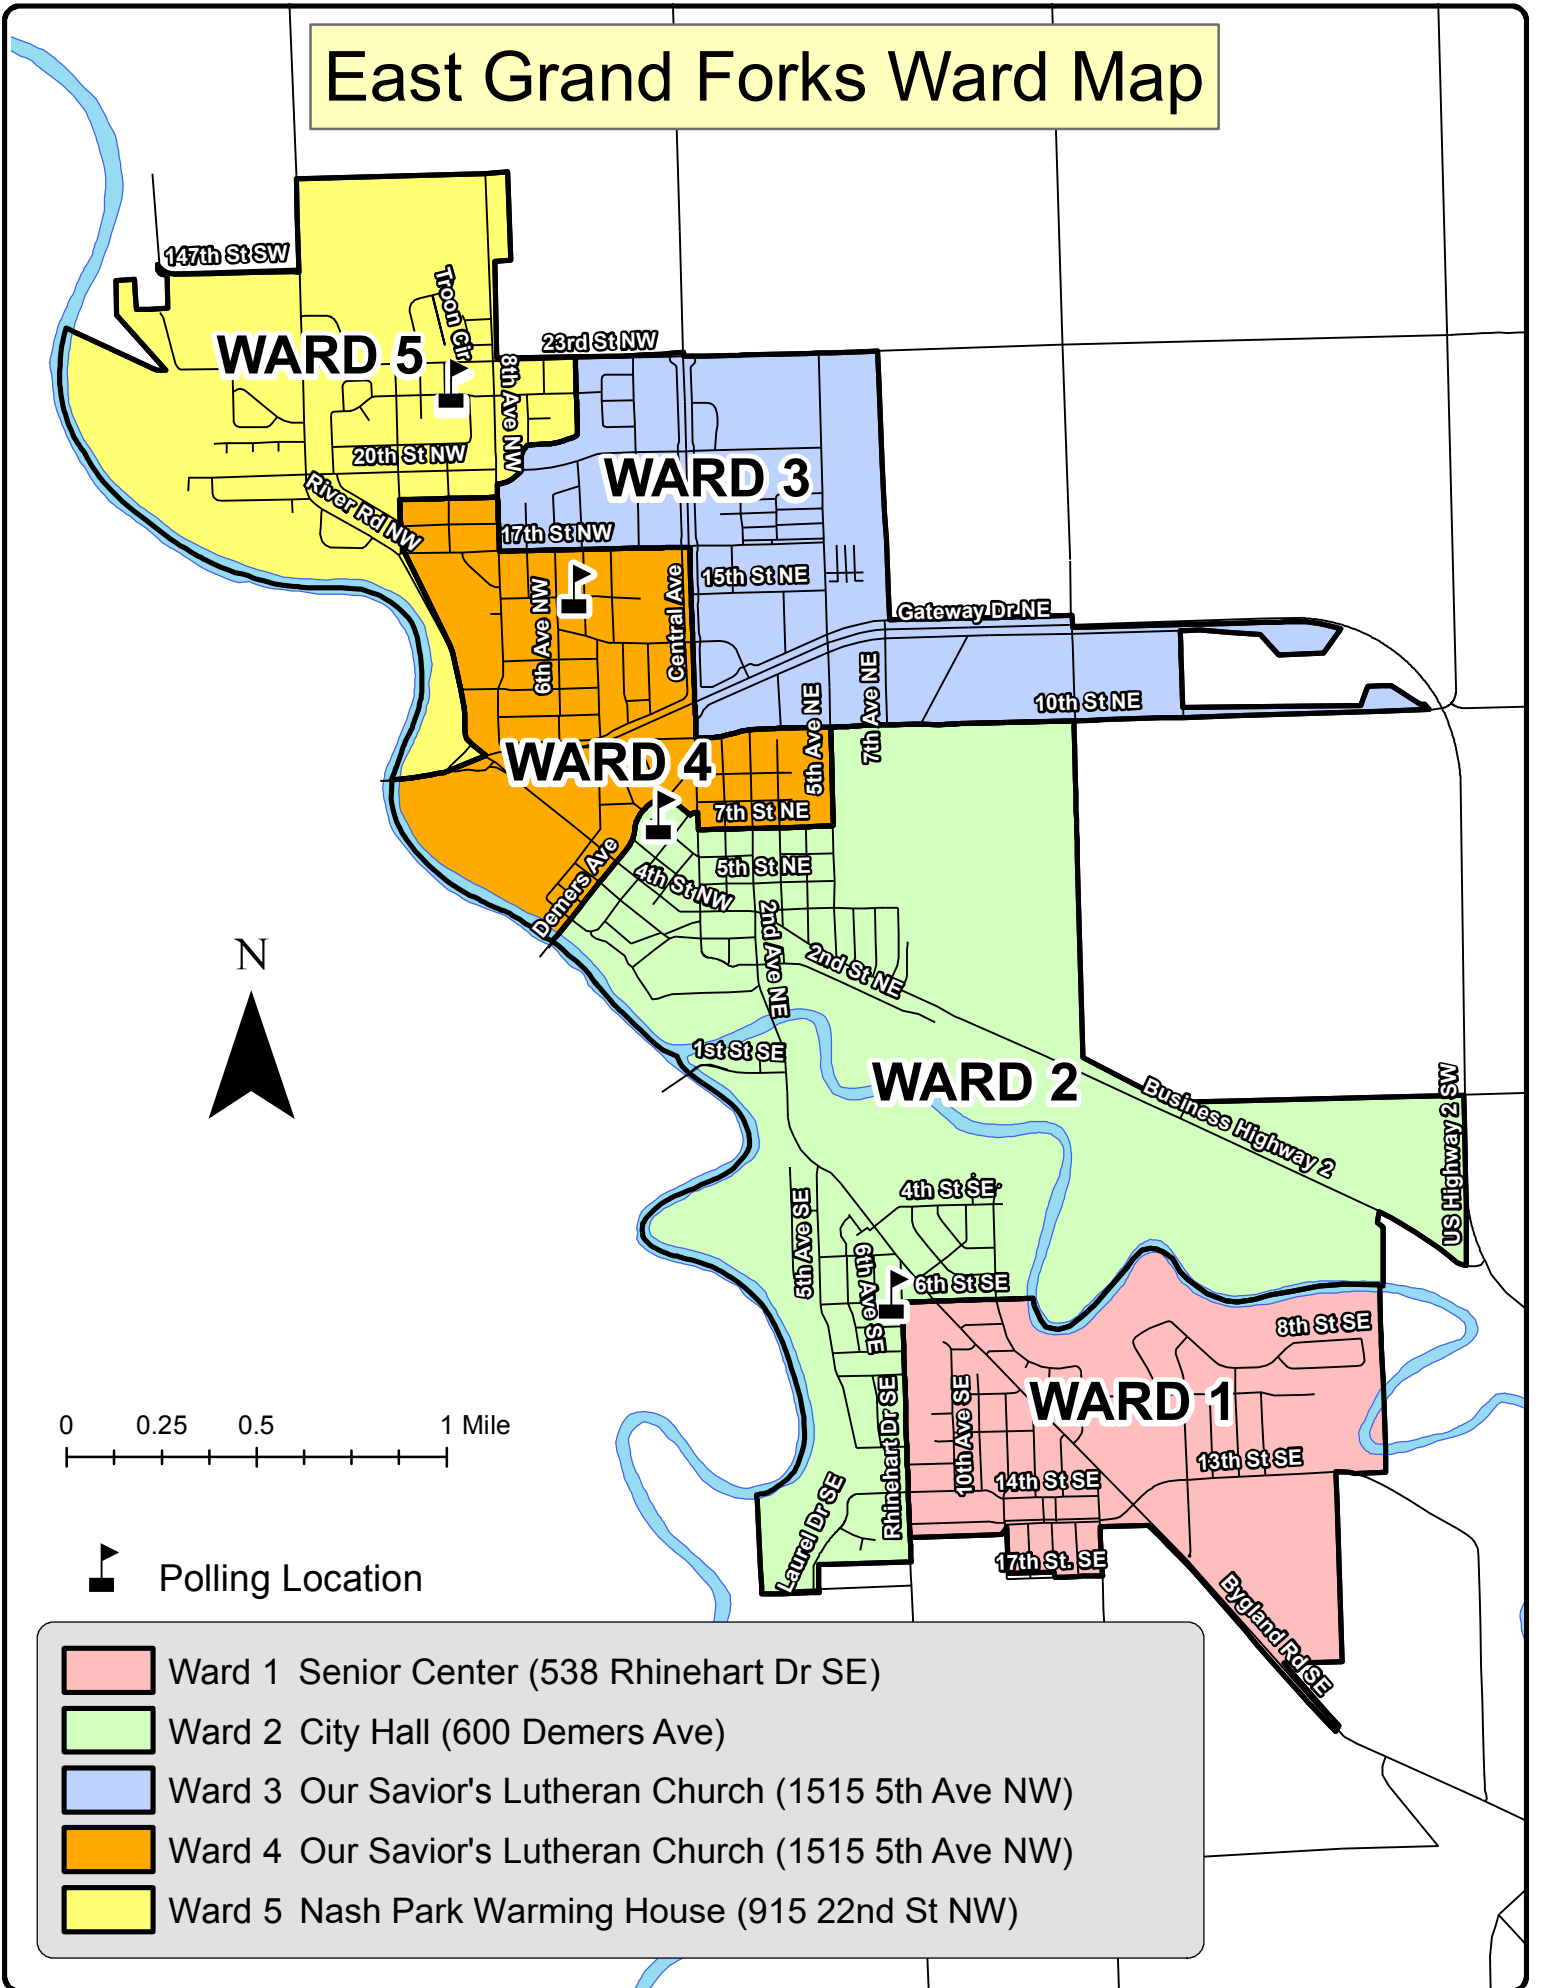

# East Grand Forks Ward Map

0 0.25 0.5 1 Mile

 Polling Location

-  Ward 1 Senior Center (538 Rhinehart Dr SE)
-  Ward 2 City Hall (600 Demers Ave)
-  Ward 3 Our Savior's Lutheran Church (1515 5th Ave NW)
-  Ward 4 Our Savior's Lutheran Church (1515 5th Ave NW)
-  Ward 5 Nash Park Warming House (915 22nd St NW)